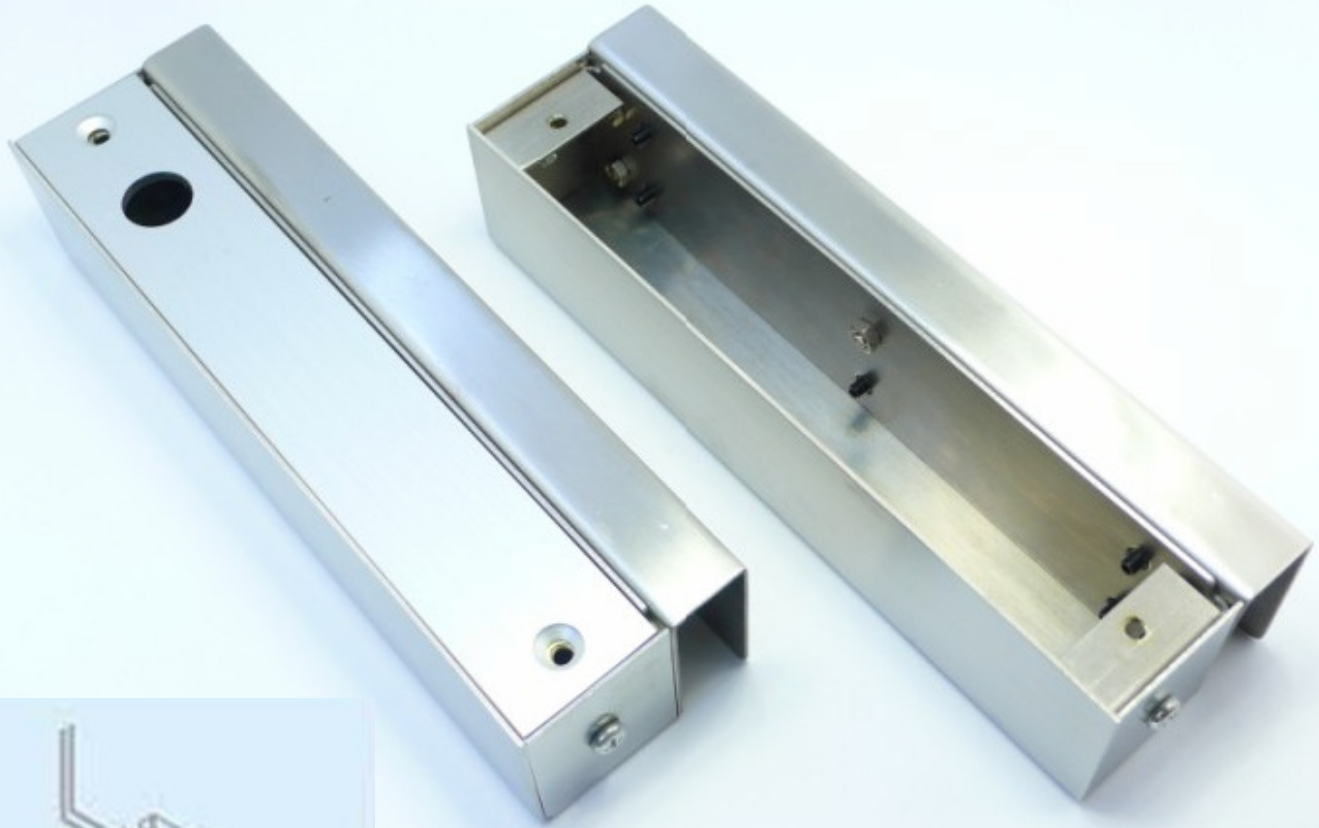

ABK700 Electric Dropbolt Bracket

Technical Specifications :

Description:	Glass door strike and lock bracket
Material Selection:	Stainless steel
Function:	8~15mm Glass door leaf and frame
Weight:	1.7kg
Suitable For:	LB100SS YB200 YB500 YB700 LB238