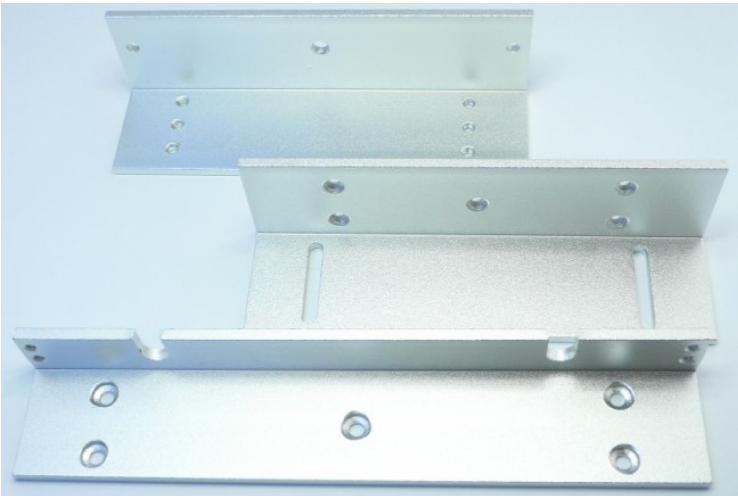

## Electro Magnetic Bracket Series

### Technical Specifications :

<b>Material Selection:</b>	High strength aluminum
<b>Suitable for door:</b>	Frameless glass door
<b>Suitable For:</b>	LBK-530U for EM-530 LBK560U for EM-560 LBK-580U for EM-560

### Technical Specifications :

<b>Material Selection:</b>	High strength aluminum
<b>Suitable For:</b>	LBK-530Z for EM-530 LBK560Z for EM-560 LBK-580Z for EM-560 LBK-5120Z for EM5120 (Include the L bracket)