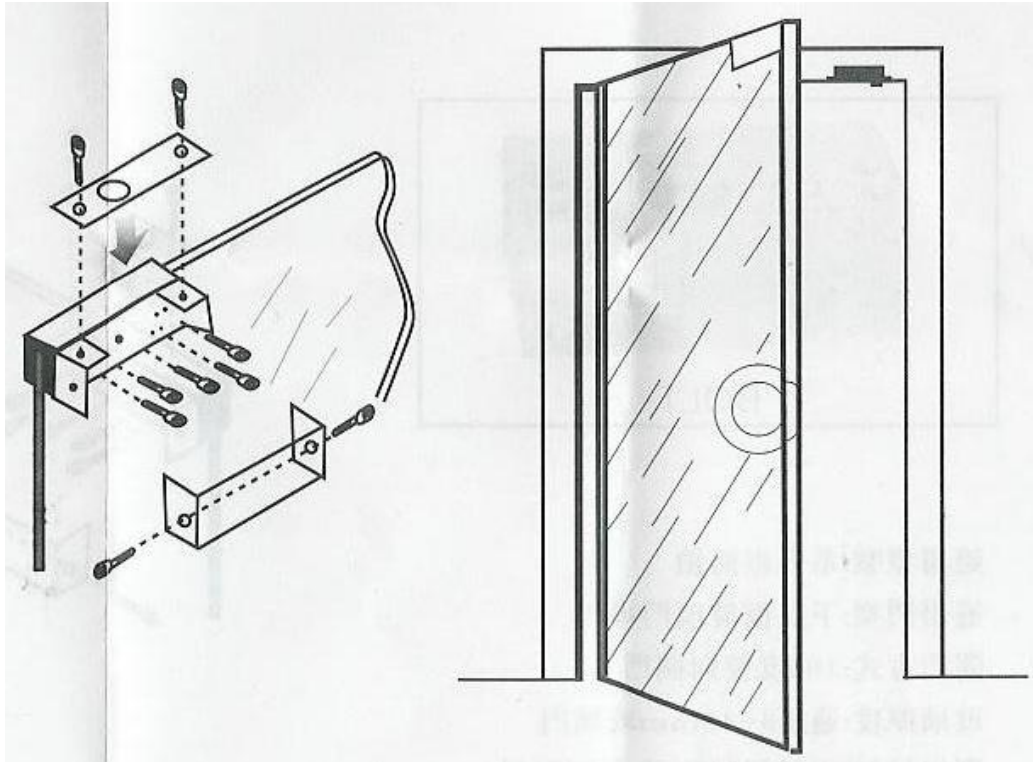

BRACKET FOR LOCKS

- For frameless glass door
- 8-15mm thickness for glass
- Compatible with both side opening of door
- Applicable to Electric Bolts series