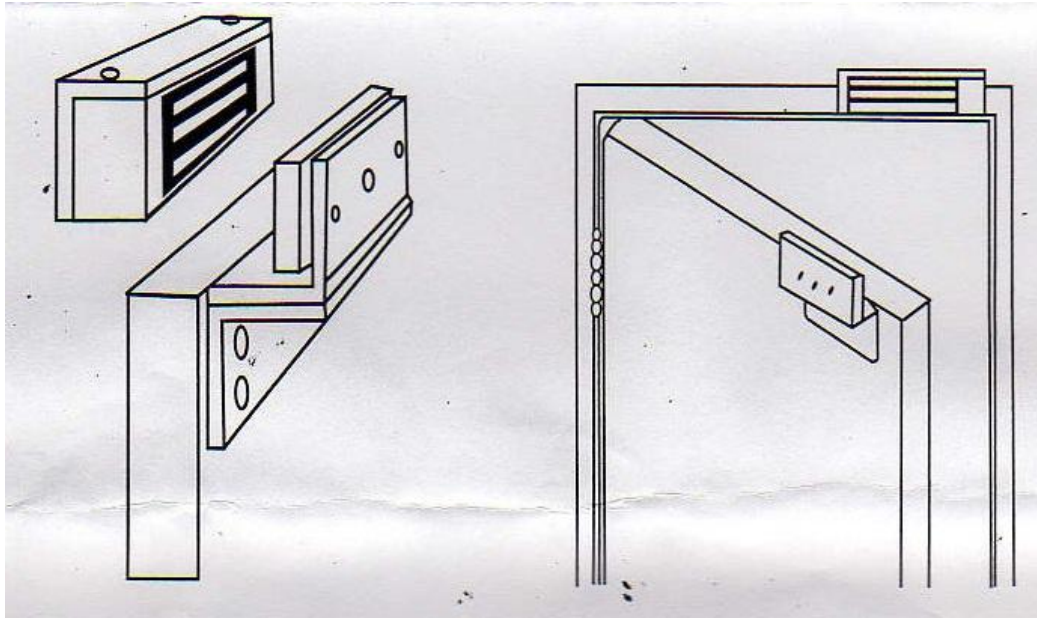

LBK-560Z&U Bracket Installation Manuel

- For wooden and metal door
- In-opening door applications
- Applicable to Electromagnetic locks series

LBK-560Z&U Bracket Installation Manuel

- For frameless glass door
- 8-15mm thickness for glass
- Out-opening or in-opening door applications
- Applicable to Electromagnetic locks series