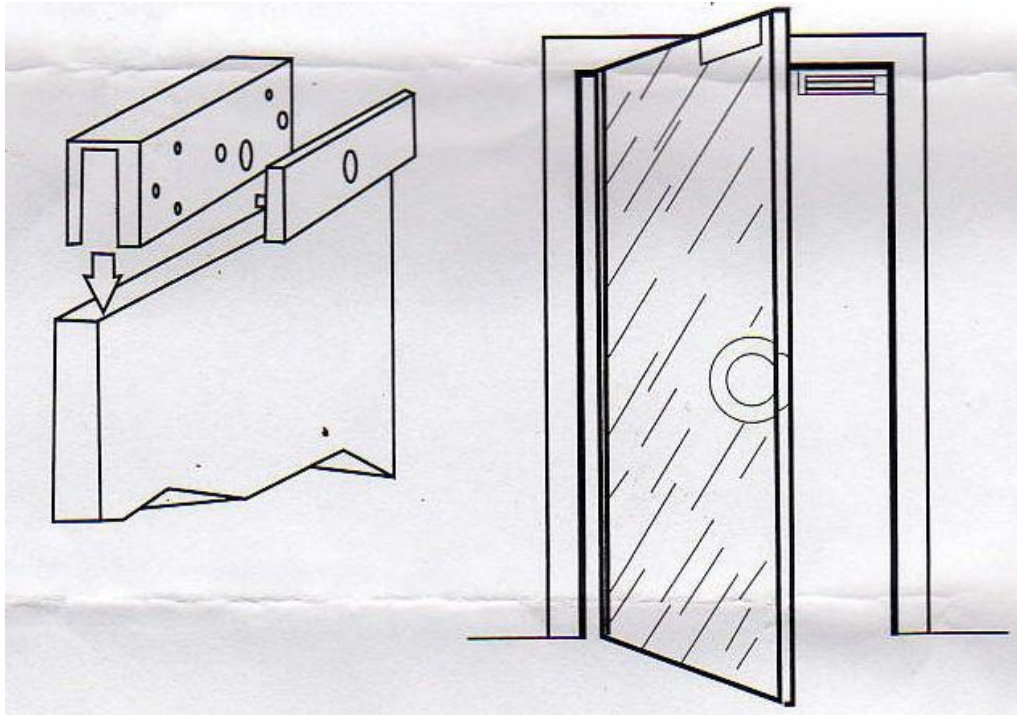

LBK-560Z&U Bracket Installation Manuel

- For wooden and metal door
- In-opening door applications
- Applicable to Electromagnetic locks series

LBK-560Z&U Bracket Installation Manuel

- For frameless glass door
- 8-15mm thickness for glass
- Out-opening or in-opening door applications
- Applicable to Electromagnetic locks series